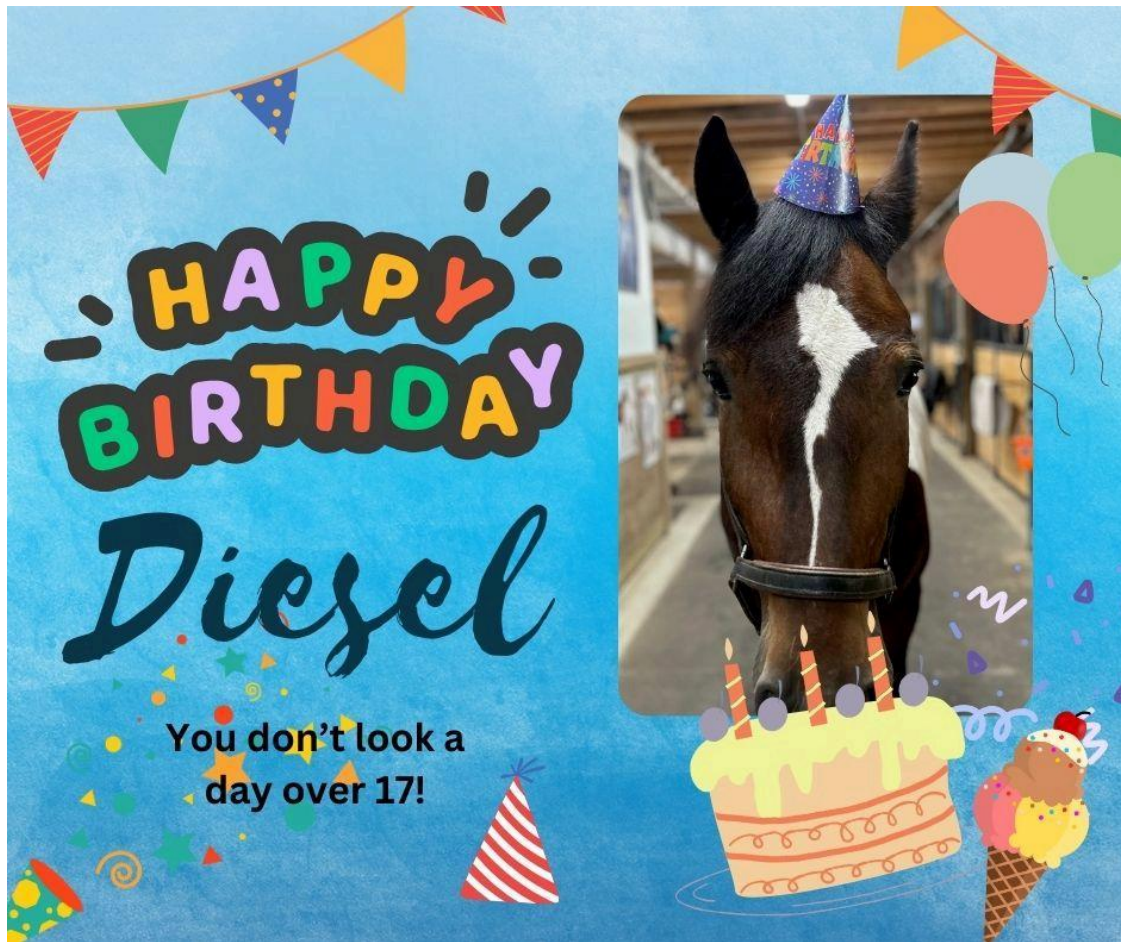

JULY 2024

Guess what Diesel wanted for his birthday?
Hint: It begins with an H, ends with a Y and has an A in the middle.

Pippin Picasso?

Our intrepid volunteer Lauren recently tried a new art activity with Pippin. She put a piece of heavy paper with dabs of paint in a Ziploc bag. Then she coated the outside of the bag with molasses and applesauce. Pippin eagerly licked the treat, making a masterpiece in the process!

Hugo Aces the Test

Every 2 years, Hugo and Polly are re-evaluated by the national Pet Partners organization to renew their certification as a therapy team. They passed with flying colors, earning the highest rating possible. Great job!

Point32 Rides Again

Once again, our friends at Point32 helped us clean up the farm before summer programs begin. This year they brought 29 eager volunteers who did the equivalent of over 3 months of full-time work for Horse SenseAbility!